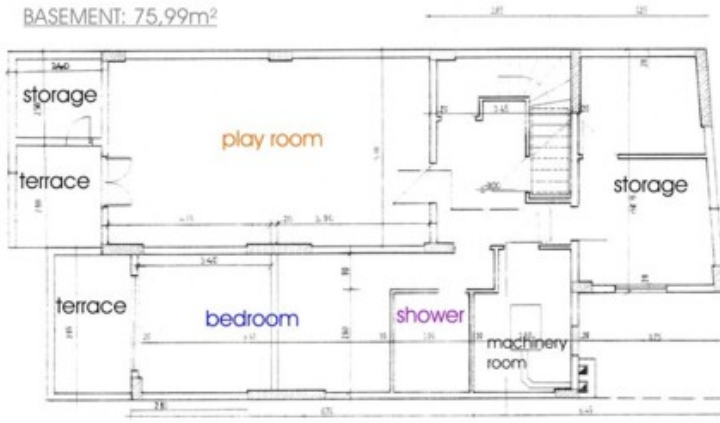

DESCRIPTION

Luxury villa built with features of the Cycladic architecture. A unique property with large rooms for a pleasant stay offering views of the sea and the small lush green gorge in front of it. It is built on three levels and there is a semi-finished pool outside.

PLANS

BASEMENT: 75,99m²

FIRST FLOOR: 71,04

GROUND FLOOR: 111,17m²